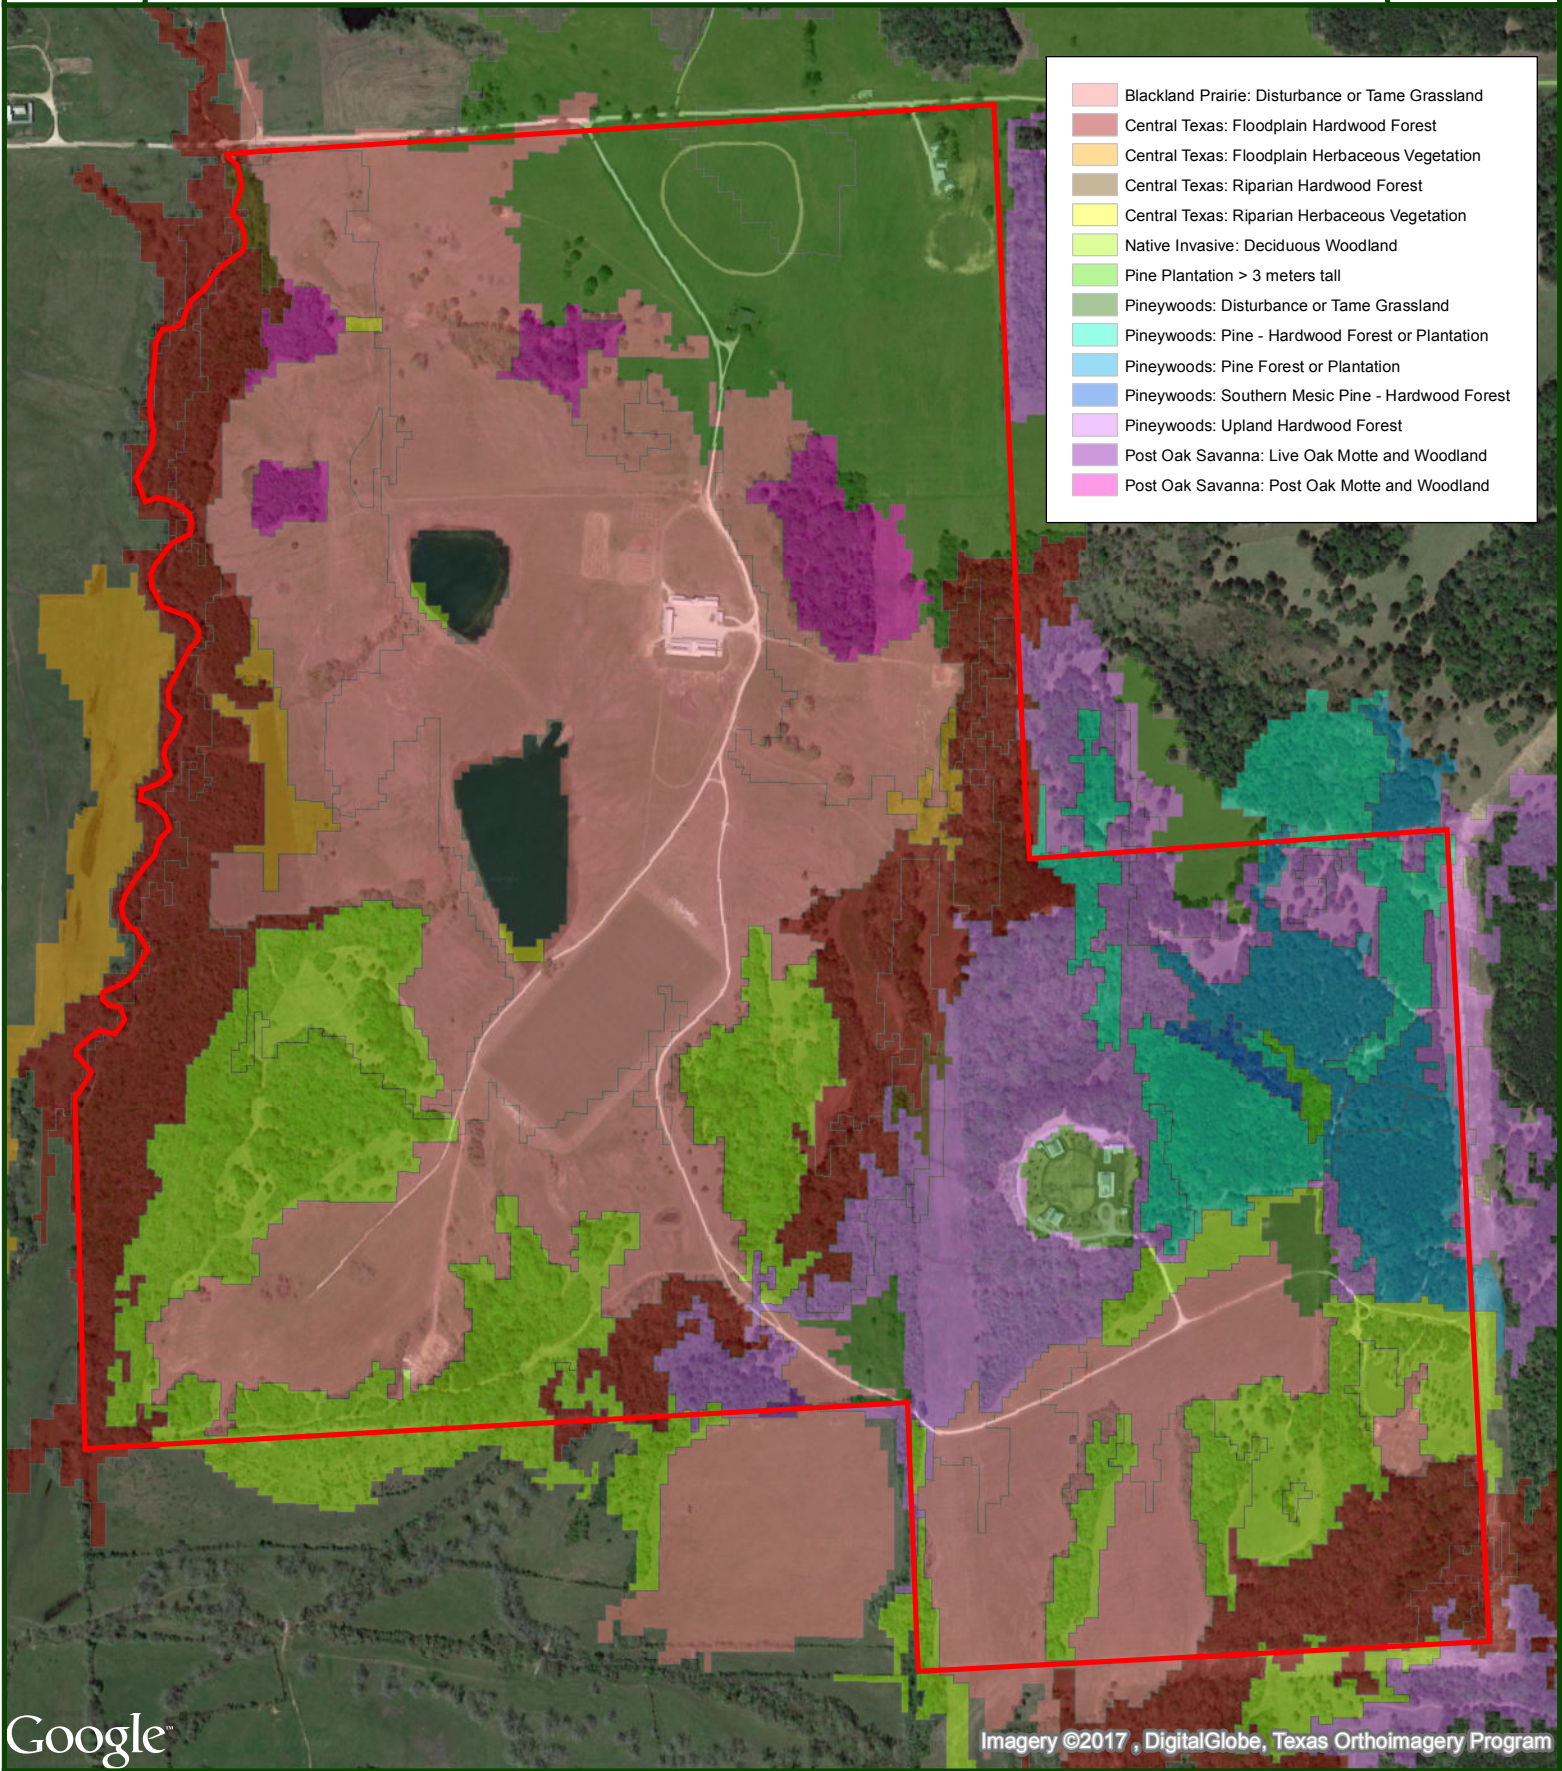

Whitehall Ranch Company

+/- 656.599 Acres - Grimes County

Google™

Imagery ©2017, DigitalGlobe, Texas Orthoimagery Program

 Property Boundary