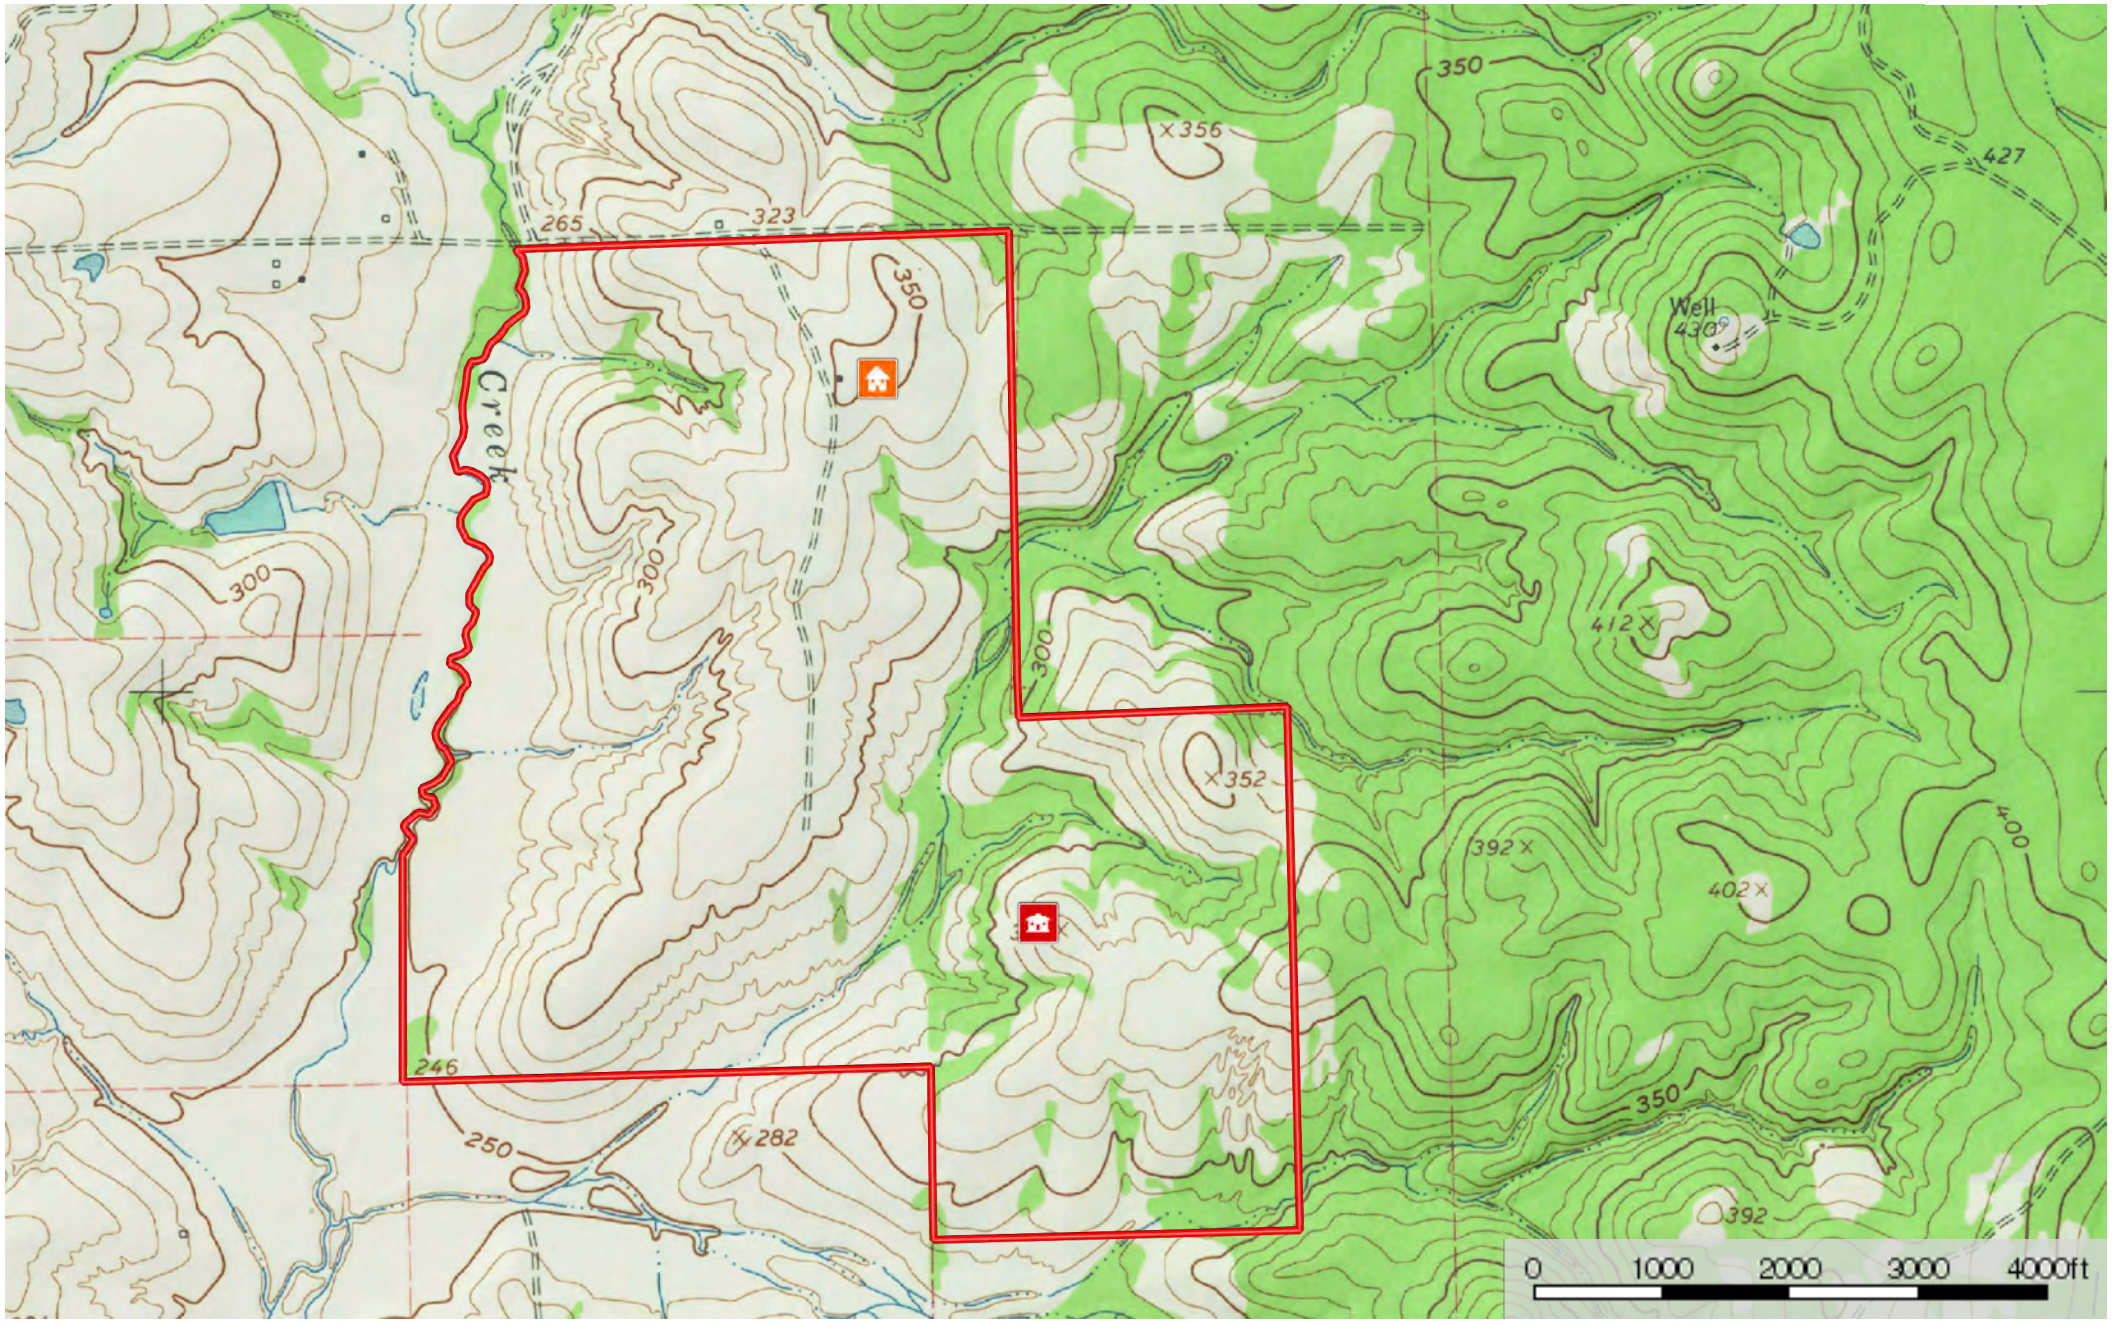

# Whitehall Ranch

Grimes County, Texas, 700 AC +/-

-  House
-  Main House
-  Boundary